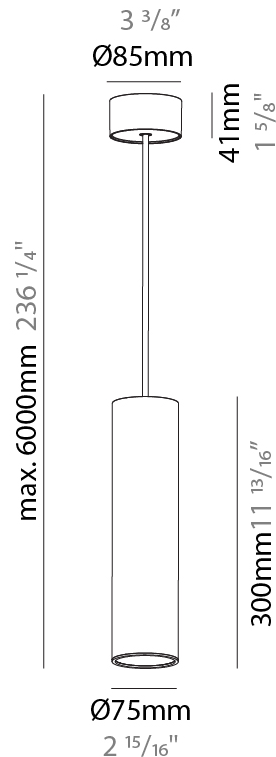

GENERAL

Series: Hangover
Subseries: Hangover Monopoint Surface Canopy
Brand: Prolicht
Division: Architectural
Mounting Type: Suspension
Mounting Location: Ceiling
Subcategory: Pendant

PHYSICAL

Shape: Cylinder
Diameter (mm): 75
Diameter (in): 2 ¹⁵/₁₆
Height (mm): 300
Height (in): 11 ¹³/₁₆
Max. Overall Height (mm): 2300
Max. Overall Height (in): 90 ⁹/₁₆
Light Distribution: Downlight
Diffuser: Shine Ring 0-6
Fixture Finish: SSR / BKV / CWI / CRY / HAB / LAG / UFT / ITA / RUA / RUR / MIC / FTG / MYG / TWT / LOD / PUS / FRO / FUP / KIA / POP / BLS / SPG / MEY / GOH / GUM / CHC / COM / ABZ / JAG / OBR / MOS / ROR
Fixture Material: Aluminum
Cable Details: 2000mm / 6000mm Cable in White / Black / Orange / Red

ELECTRICAL

Lamp Type: LED (Zhaga Standard)
Input Wattage (W): 10.9
Total Output Wattage (W): 9
Dimming: Non-Dimmable
Driver Included: Yes
Driver Location: Integrated
Driver Type: Constant Current
Driver Class: Class 2
Housing: ENCP3
Input Voltage (V): 120
Constant Current (MA): 500
Upon Request: Remote: 0-10Vdc dimming / Phase dimming 120Vac

LED

Number of LEDs: 1
Color Temperature (°K): 2700 / 3000 / 4000
Max. Delivered Lumen (lm): 923
CRI: >90 CRI
Efficiency (%): 86
Lamp Life (hrs): 50000

OPTICAL

Reflector: 18 / 36 / 52

RATINGS AND CERTIFICATIONS

Certified By: Certified for North American Standards
IP rating: IP20