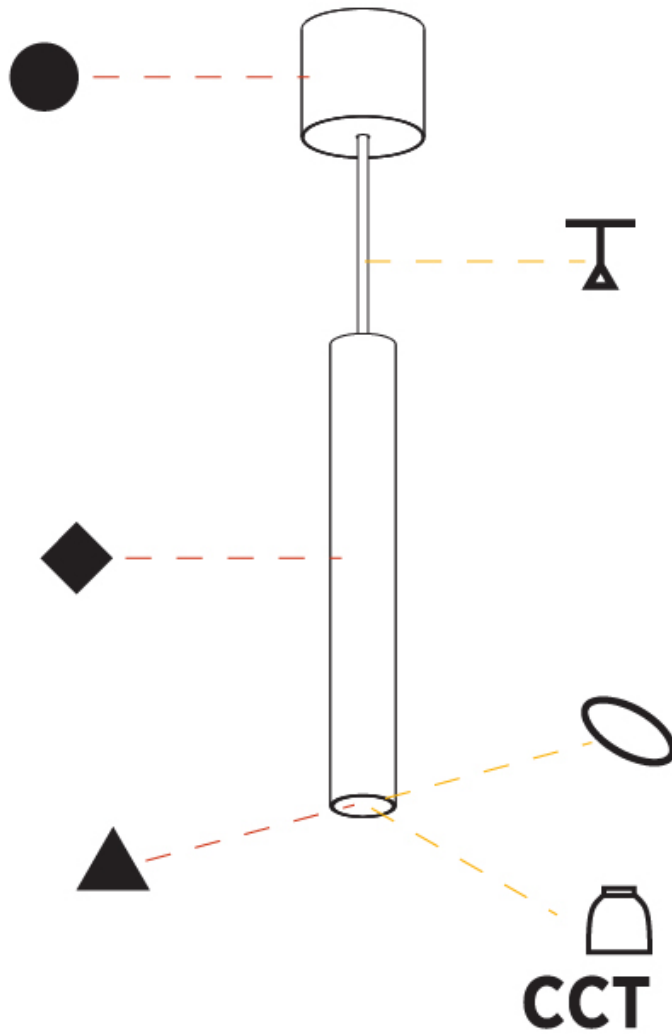

HANGOVER MONOPOINT SURFACE CANOPY SUSPENSION

A300154-