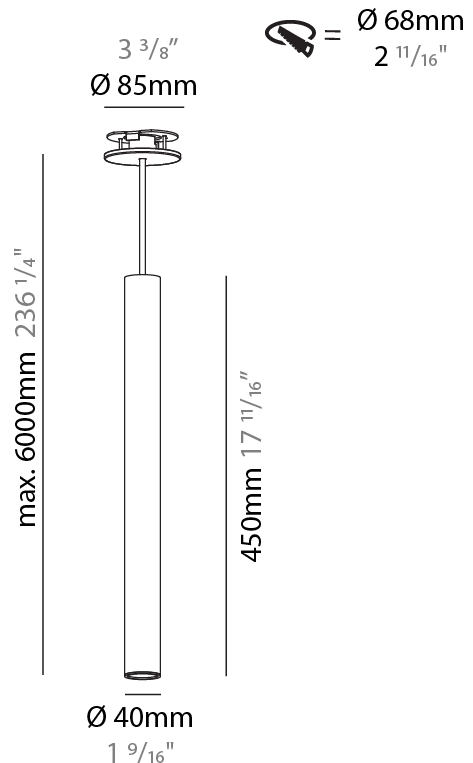

GENERAL

Series: Hangover
Subseries: Hangover Monopoint Recessed Canopy
Brand: Prolicht
Division: Architectural
Mounting Type: Suspension
Mounting Location: Ceiling
Subcategory: Pendant

PHYSICAL

Shape: Cylinder
Diameter (mm): 40
Diameter (in): 1 9/16
Height (mm): 450
Height (in): 17 11/16
Max. Overall Height (mm): 2450
Max. Overall Height (in): 96 7/16
Light Distribution: Downlight
Diffuser: Shine Ring 0-6
Fixture Finish: SSR / BKV / CWI / CRY / HAB / LAG / UFT / ITA / RUA / RUR / MIC / FTG / MYG / TWT / LOD / PUS / FRO / FUP / KIA / POP / BLS / SPG / MEY / GOH / GUM / CHC / COM / ABZ / JAG / OBR / MOS / ROR
Fixture Material: Aluminum
Cable Details: 2000mm / 6000mm Cable in White / Black / Orange / Red
Cut-out Measurements: 68mm / 2 11/16"

ELECTRICAL

Lamp Type: LED (Zhaga Standard)
Input Wattage (W): 10.9
Total Output Wattage (W): 9
Dimming: Non-Dimmable
Driver Included: Yes
Driver Location: Integrated
Driver Type: Constant Current
Driver Class: Class 2
Input Voltage (V): 120
Constant Current (MA): 500
Upon Request: Remote: 0-10Vdc dimming / Phase dimming 120Vac

LED

Number of LEDs: 1
Color Temperature (°K): 2700 / 3000 / 4000
Max. Delivered Lumen (lm): 842
CRI: >90 CRI
Lamp Life (hrs): 50000
Upon Request: ***3500K available in minimum quantities (larger quantities upon request)

OPTICAL

Reflector°: 40 / 50

RATINGS AND CERTIFICATIONS

Certified By: Certified for North American Standards
IP rating: IP20