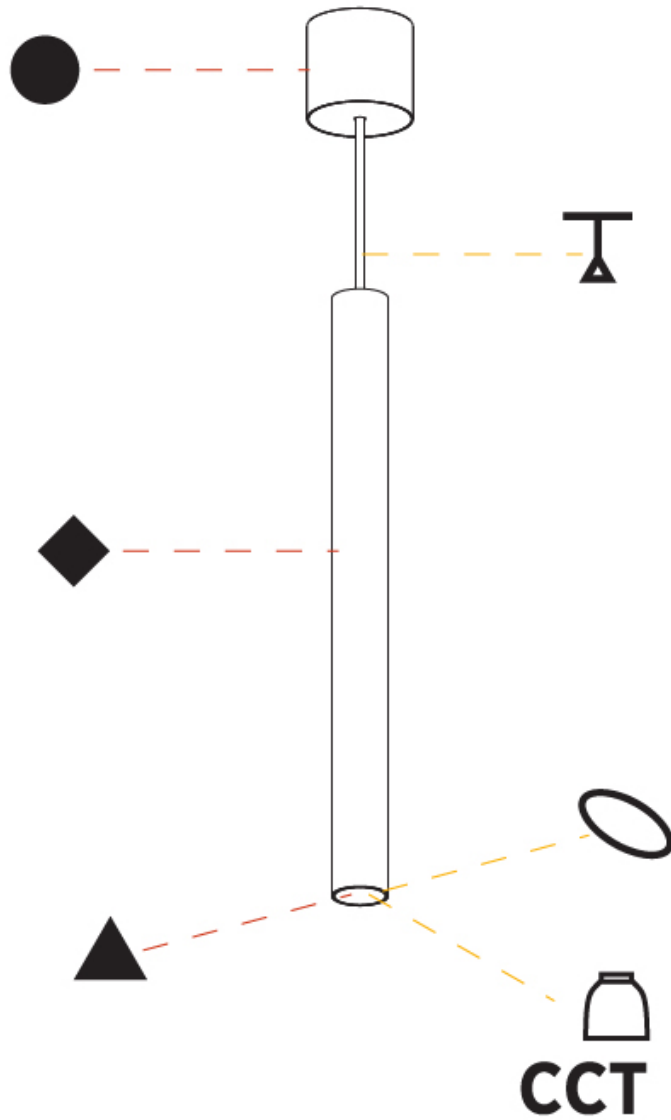

PROJECT
TYPE
SPECIFIER
QUANTITY
DATE

HANGOVER MONOPOINT SURFACE CANOPY SUSPENSION

A300155-

A